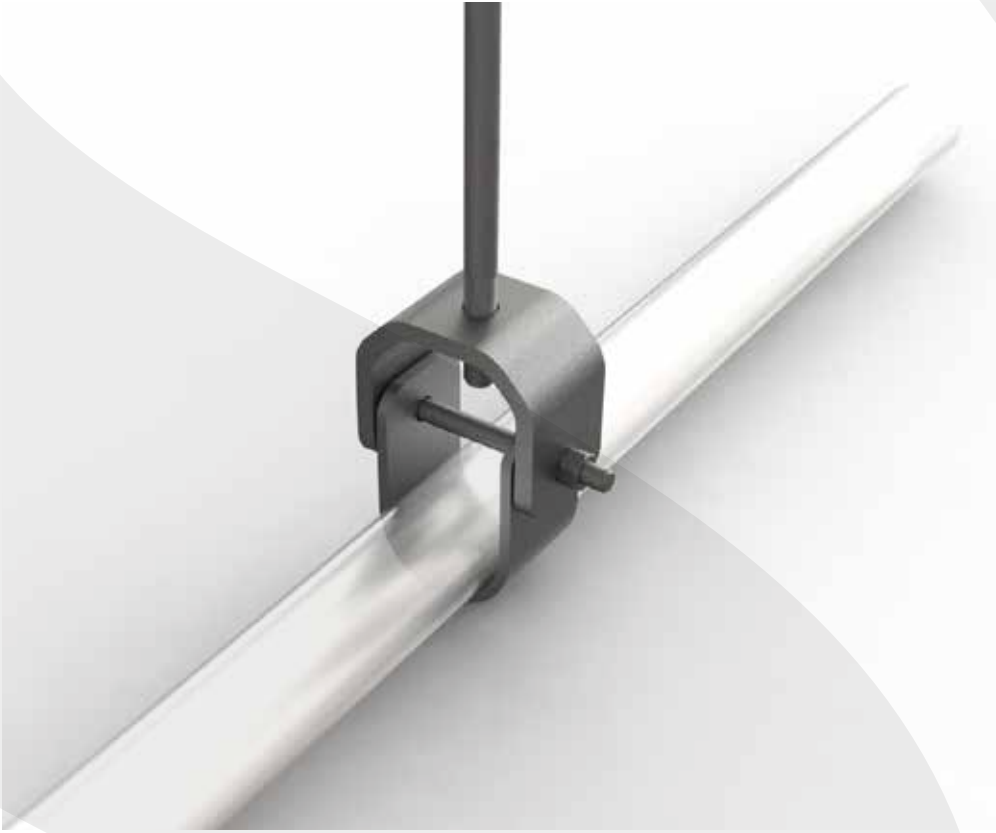

HD CLEVIS HANGER

TRUSS & STRUCTURE

HD CLEVIS HANGER

HEAVY DUTY CLEVIS HANGER

The best options for supporting Pipe Grids, FOH Lighting Pipes and German/Tab Set Pipes are provided by JOEL Rigging Clevis Hangers. Manufactured to our demanding standards and beyond the load capacities offered by competing markets.

The Standard configuration comes with:

FEATURES

- Painted Black
- Load Capacity of 500 lbs each
- 1 1/2" Standard pipe Size

Available options:

- 3/8" and 1/2" Threaded Rods
- 2" Standard pipe Size

SIDE VIEW