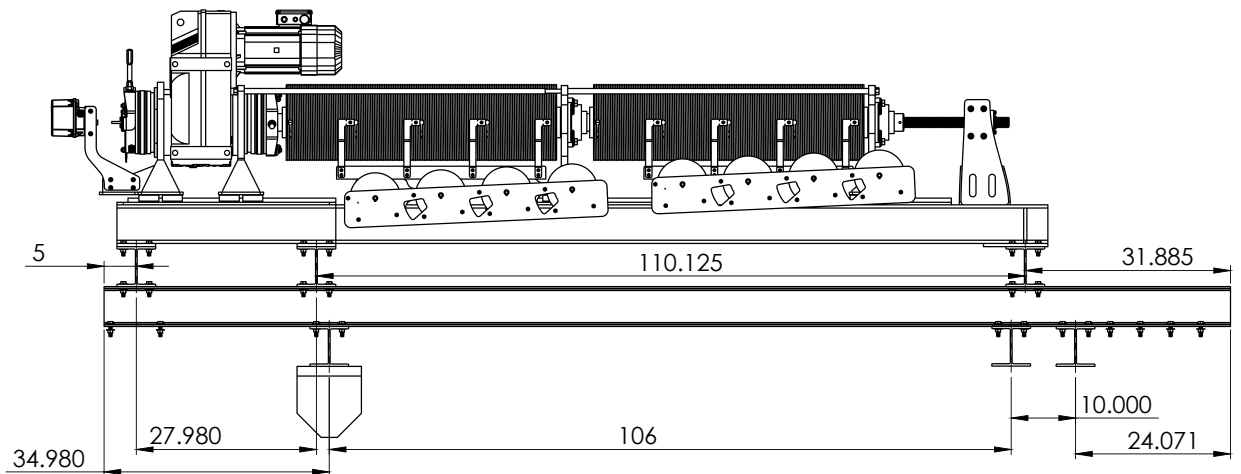

CUSTOM WINCH

ZERO FLEET-JZF 2000

Manufactured by: