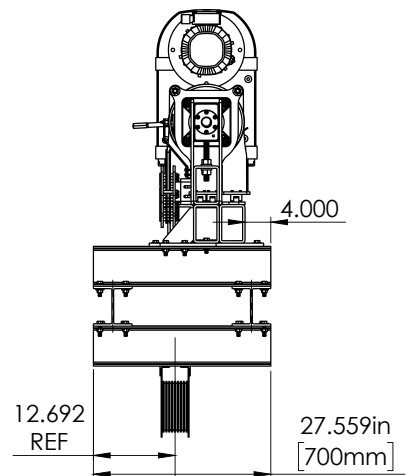

CUSTOM WINCH

ZERO FLEET-JZF 2000

Manufactured by: