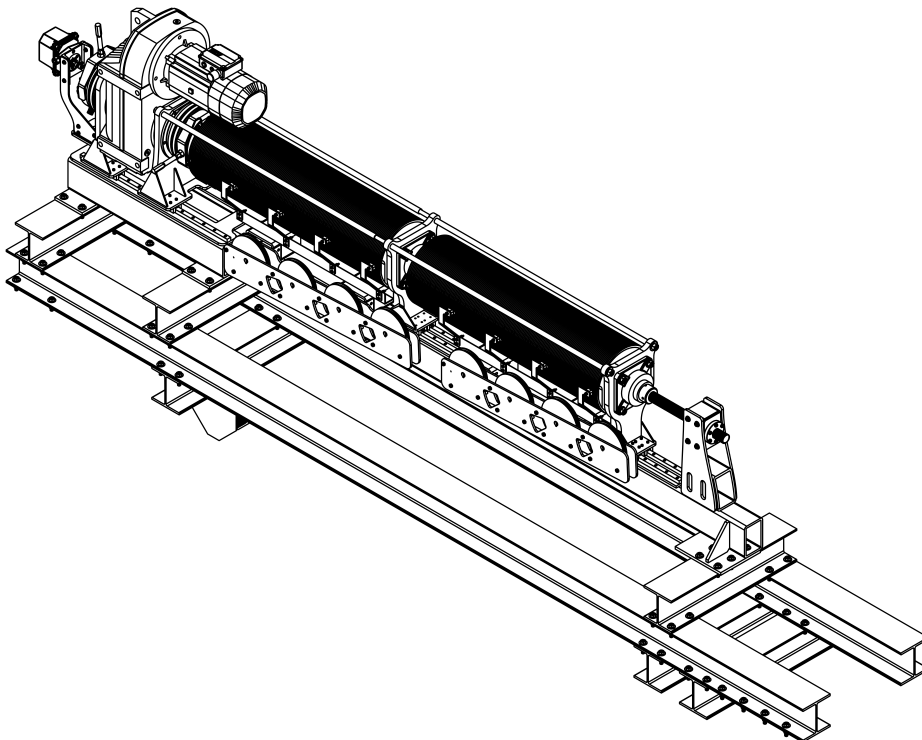

CUSTOM WINCH

ZERO FLEET-JZF 2000

Manufactured by: