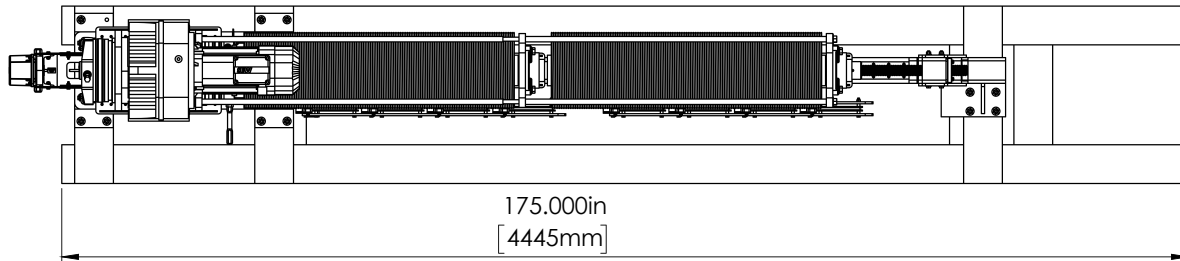

CUSTOM WINCH

ZERO FLEET-JZF 2000

Manufactured by: