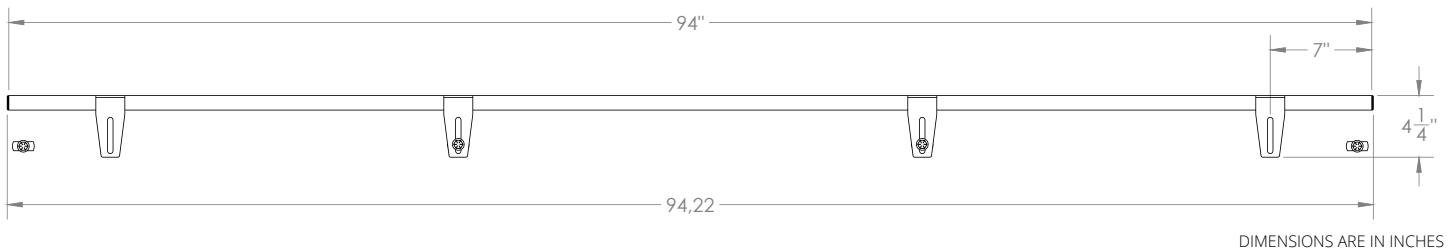

## CHAIR GUARD

This Staging Transportation System is composed of a set of 4 pieces Legs and casters mount to the bottom of your existing **SHOWSDT** platform (sold separately) and creates a transportation system for a series of other platforms when they are stacked on top. Each set includes 4 casters (2 with brakes, 2 without brakes).